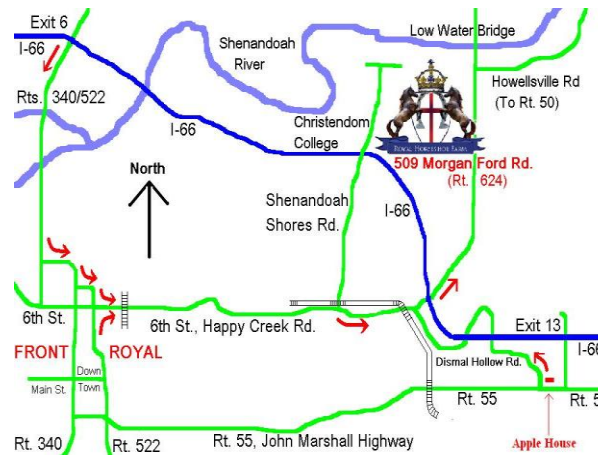

CONTACT INFORMATION

Directions from Downtown Front Royal:

1. Drive 6 blocks north of Main Street
2. Turn Right (East) onto 6th Street
3. After ½ mile, 6th becomes Happy Creek Road
4. After 2 more miles, Happy Creek crosses a railroad track and goes under I66. It then becomes Morgan Ford Road.
5. After 1 more mile, you will pass by our outdoor riding arena on the left.
6. Turn Left into the next entrance (509 Morgan Ford Rd.) just before the log house.
7. Office is down the steps and under the log house.