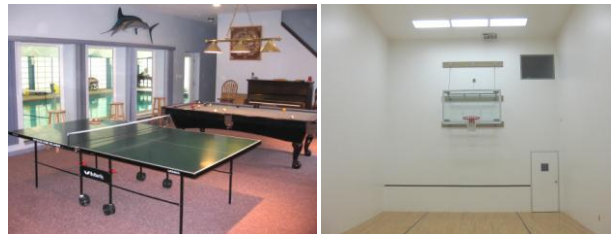

Your Birthday Party, Family Event, Business Offsite and other occasions become even more special at Royal Horseshoe Farm!

Children and Adults have a great time at our ride party events. When you schedule a ride party with us (a trail ride, pony ride or even gift certificates for a future lesson or trail ride), in addition to your riding experience, you can also rent our recreation building / area for just another \$150 (for up to 4 hours). That gives you a terrific party place with a pool table, foosball table, ping-pong table, piano, large indoor heated (fuel surcharge during heating months) pool with a diving board, racquetball / basketball / volleyball court, a dining area and a kitchen with stove, oven, microwave and a fridge. In addition, there are outdoor picnic tables, a horseshoe pit, gazebo and a propane grill to use!